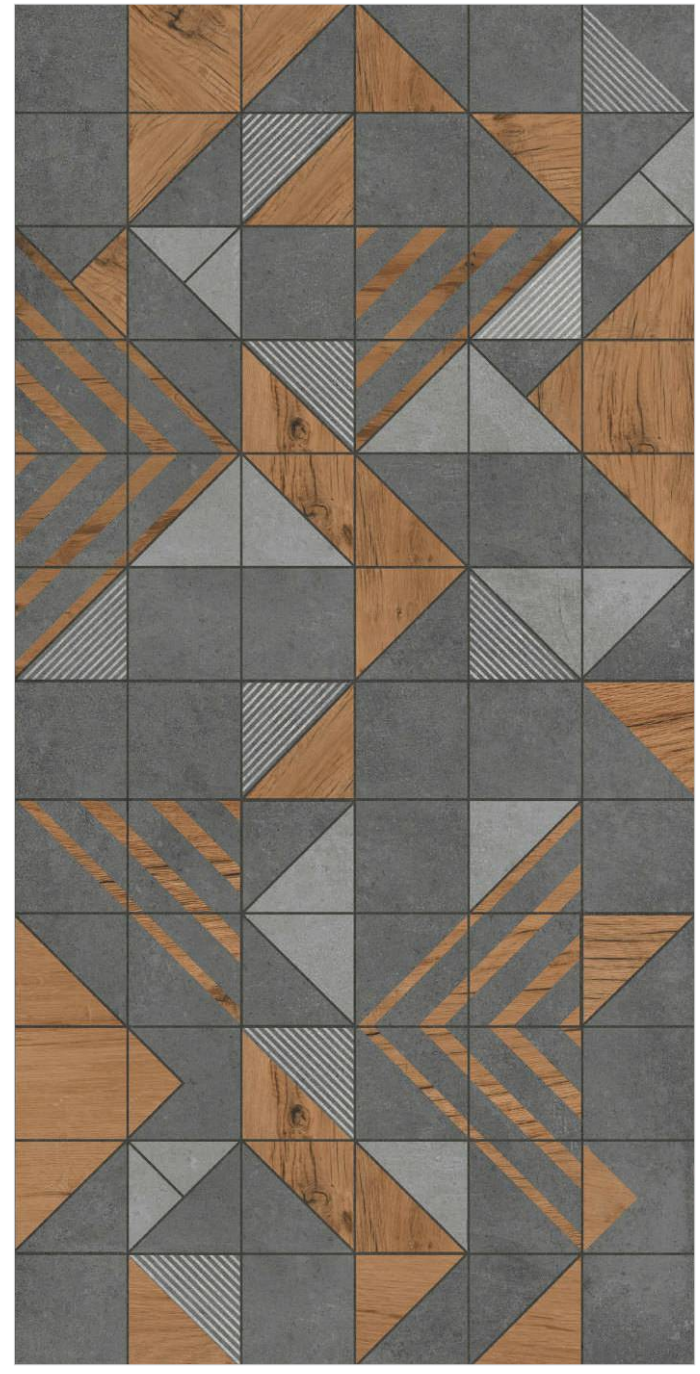

1200x
2400mm

RUSTIC MATT FINISH

DECOR SERIES

9mm thickness

Versatile solutions Easier to lay Resistant to chemical Resistant to loads Resistant to stains Wide range

MULBERRY WOOD DECOR 1 RANDOM