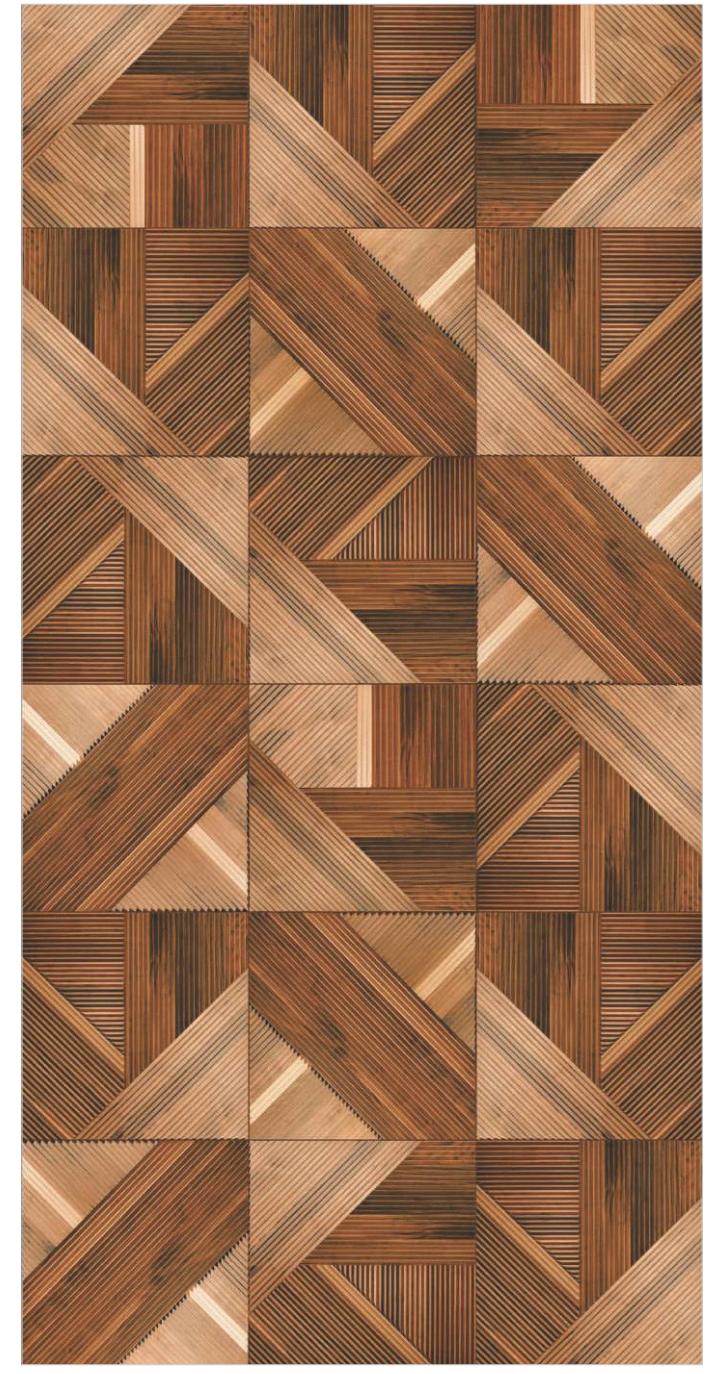

Versatile solutions
Easier to lay
Resistant to chemical
Resistant to loads
Resistant to stains
Wide range

CORTEX CEDAR 2 RANDOM

CORTEX AZURE 2 RANDOM

SANDUNE CAFE 1 RANDOM

ROOST WOOD 1 RANDOM

1200x
2400mm

RUSTIC MATT FINISH

DECOR SERIES

9mm thickness

Versatile solutions Easier to lay Resistant to chemical Resistant to loads Resistant to stains Wide range

MULBERRY WOOD DECOR 1 RANDOM

LENOX WOOD 2 RANDOM

MEPAL WOOD BROWN 5 RANDOM

MEPAL WOOD 5 RANDOM

1200x
2400mm

CARVING FINISH

→ 9mm thickness

Versatile solutions

Easier to lay

Resistant to chemical

Resistant to loads