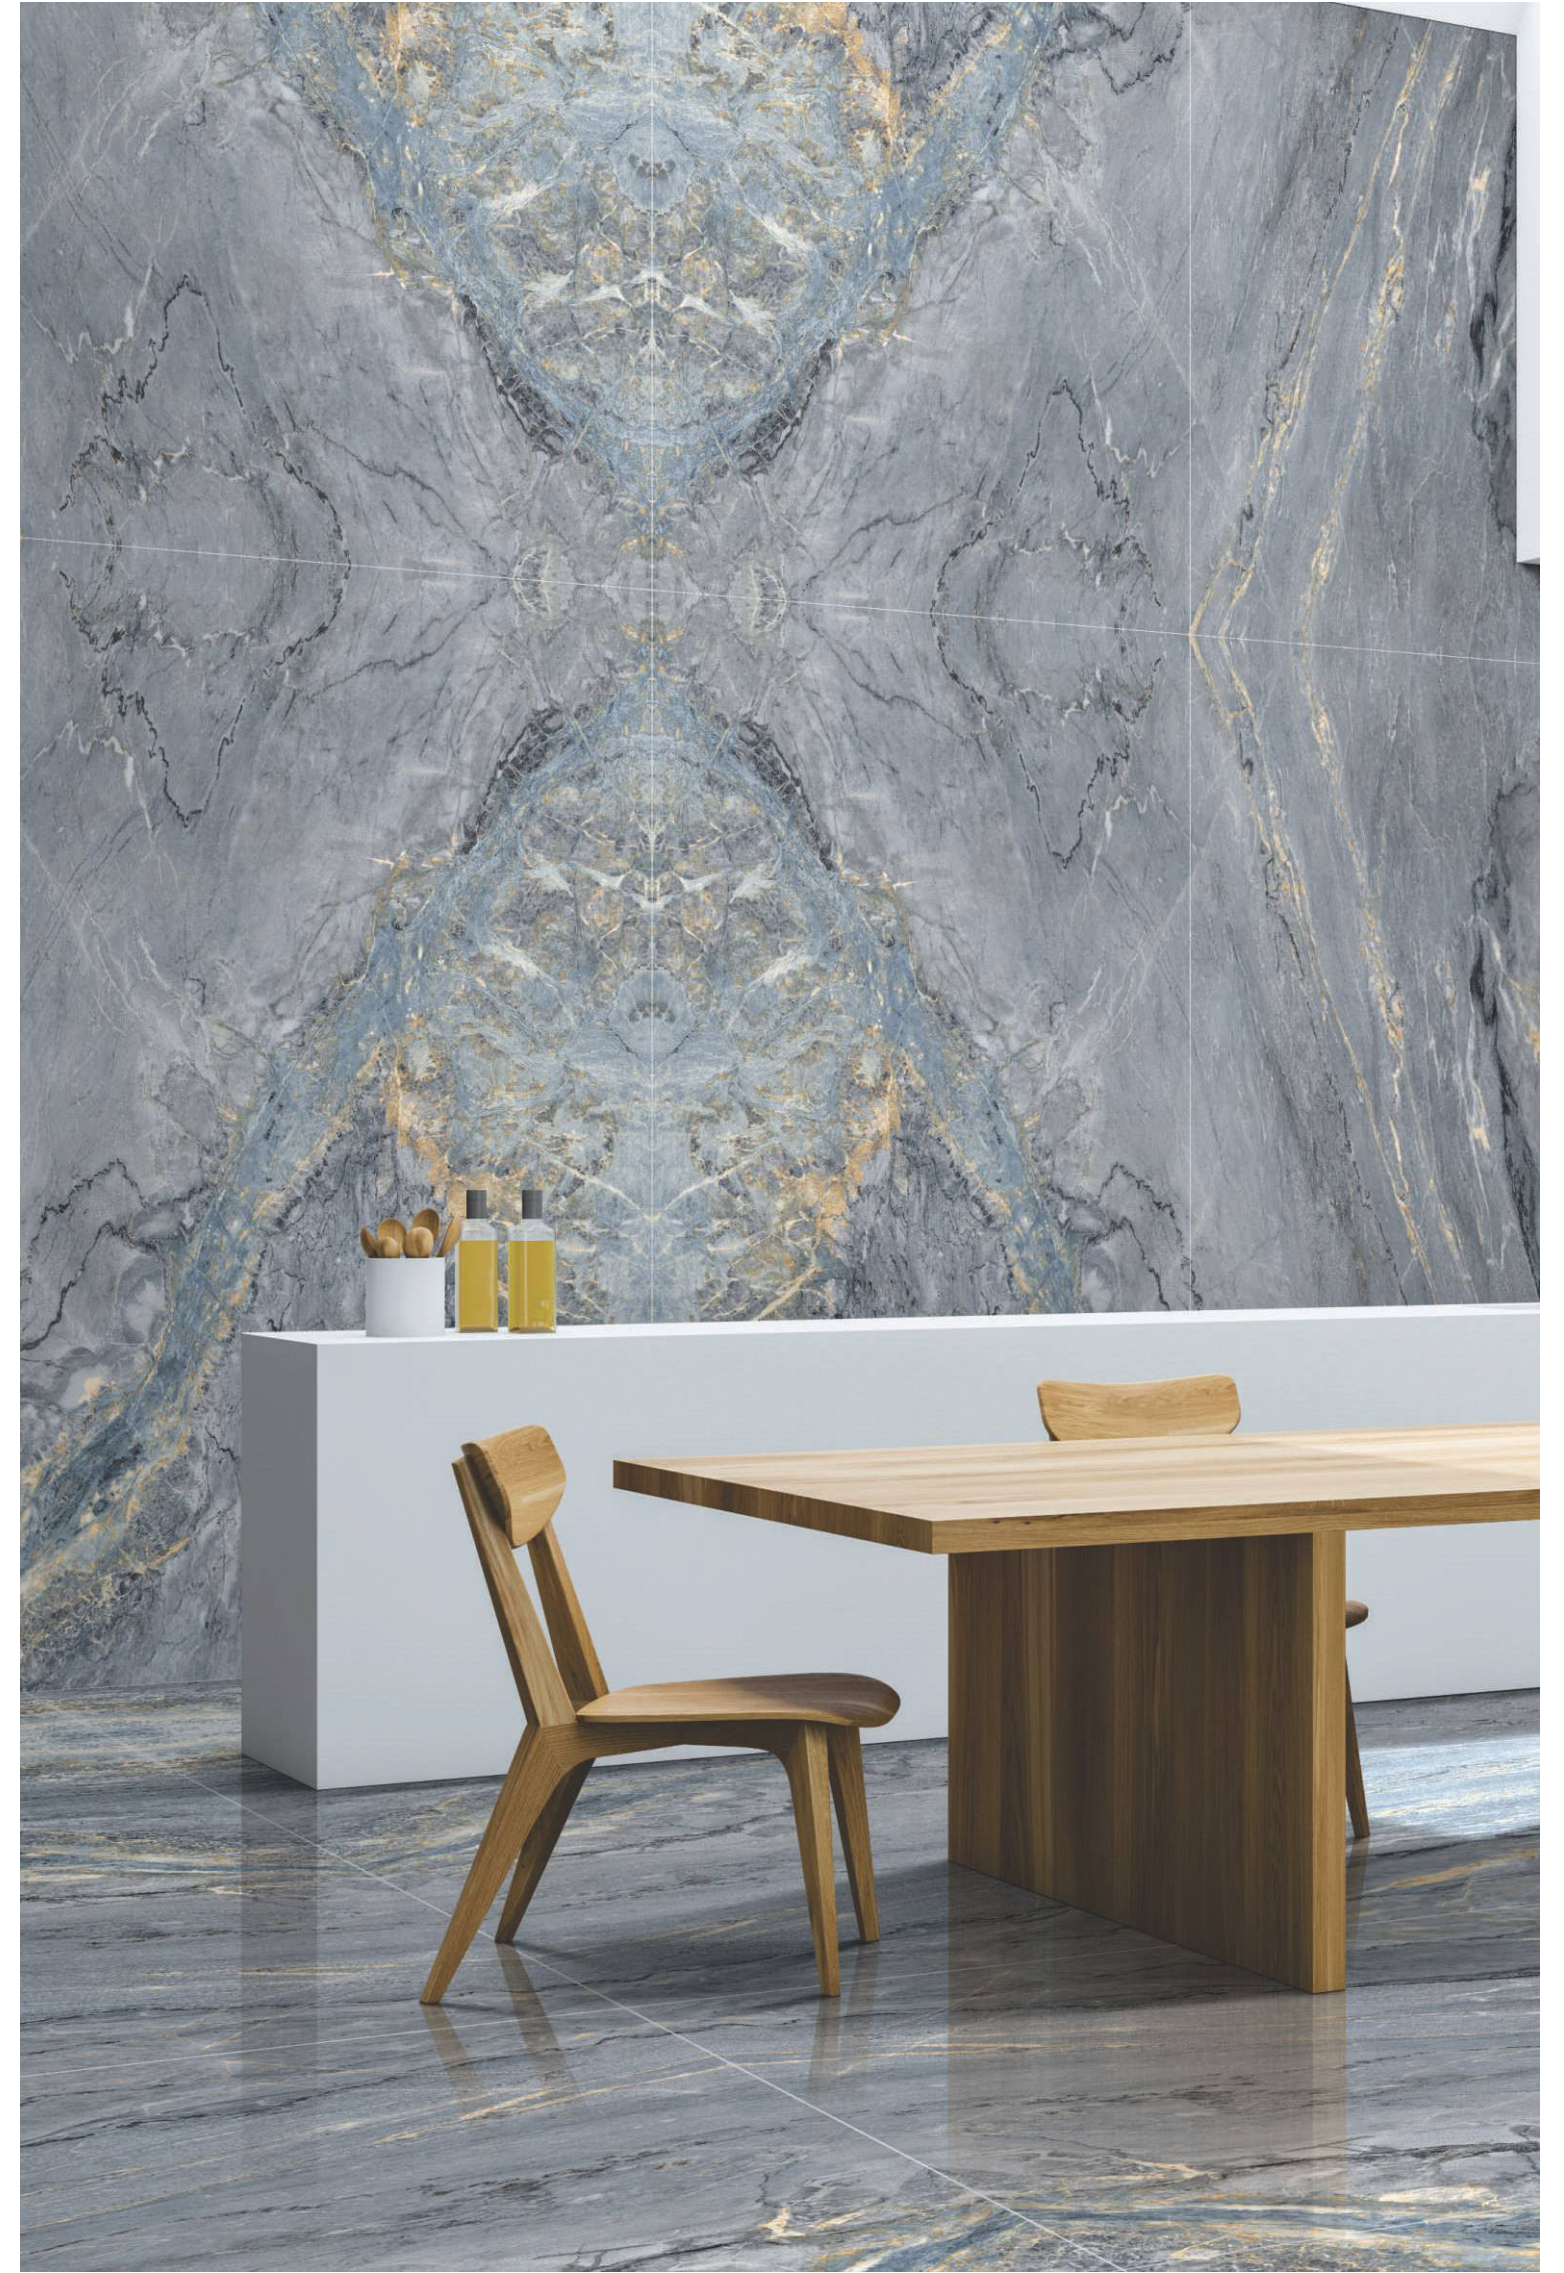

FLOOR & WALL : ALONZO BLUE